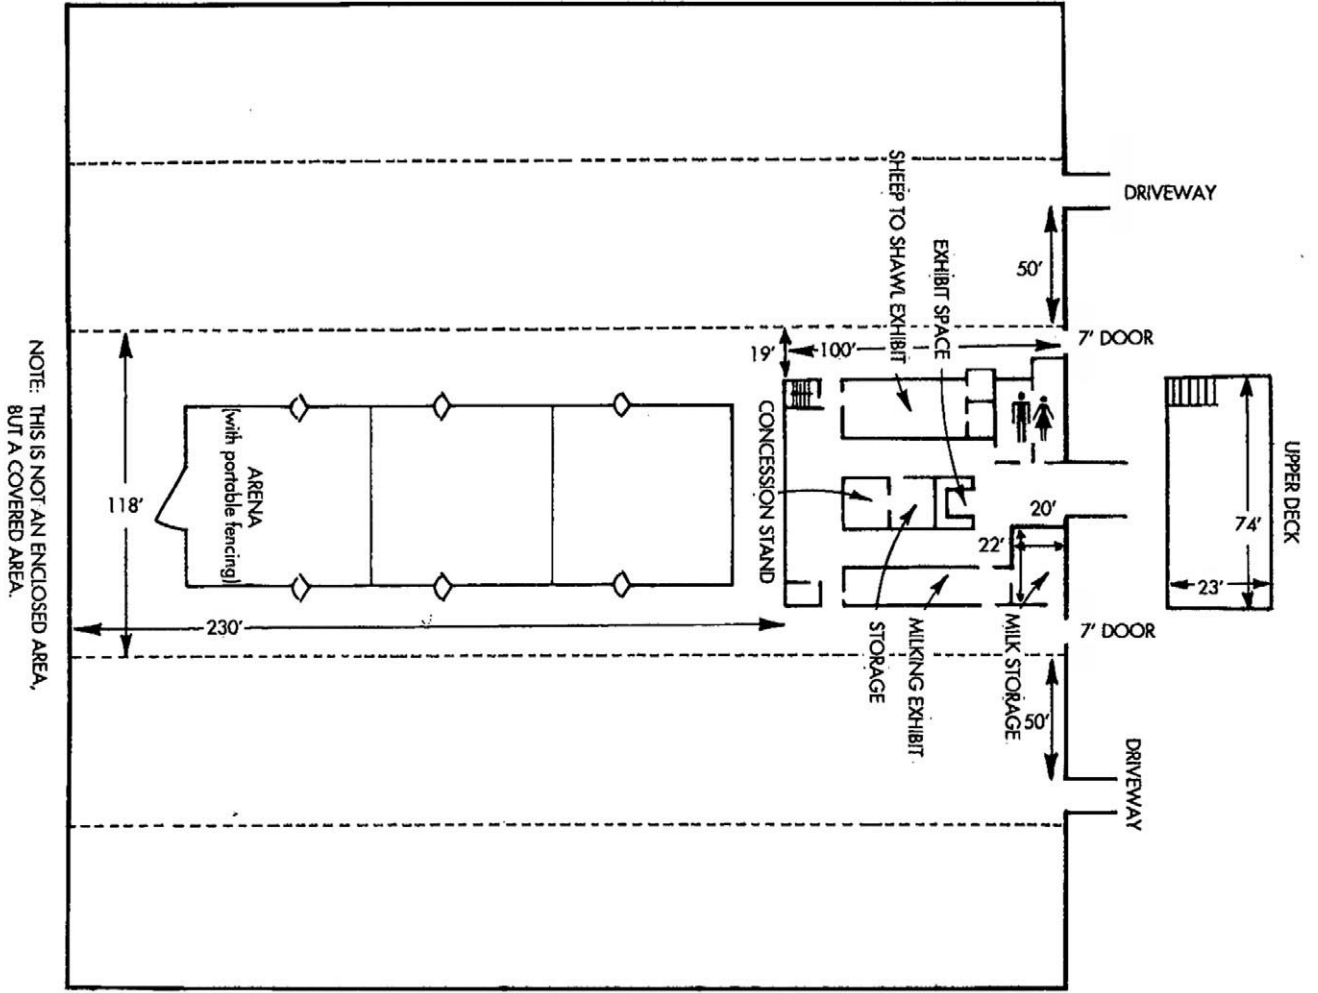

# DAIRY BARN

Dimensions: 450' N/S, 360' E/W (concrete )  
 Ceiling: 15' at walls, peaks 30' at center  
 Electrical: 110v available from some I-beams  
 Loading Dock: West side  
 Lighting: Sodium vapor  
 Floor: Arena is dirt